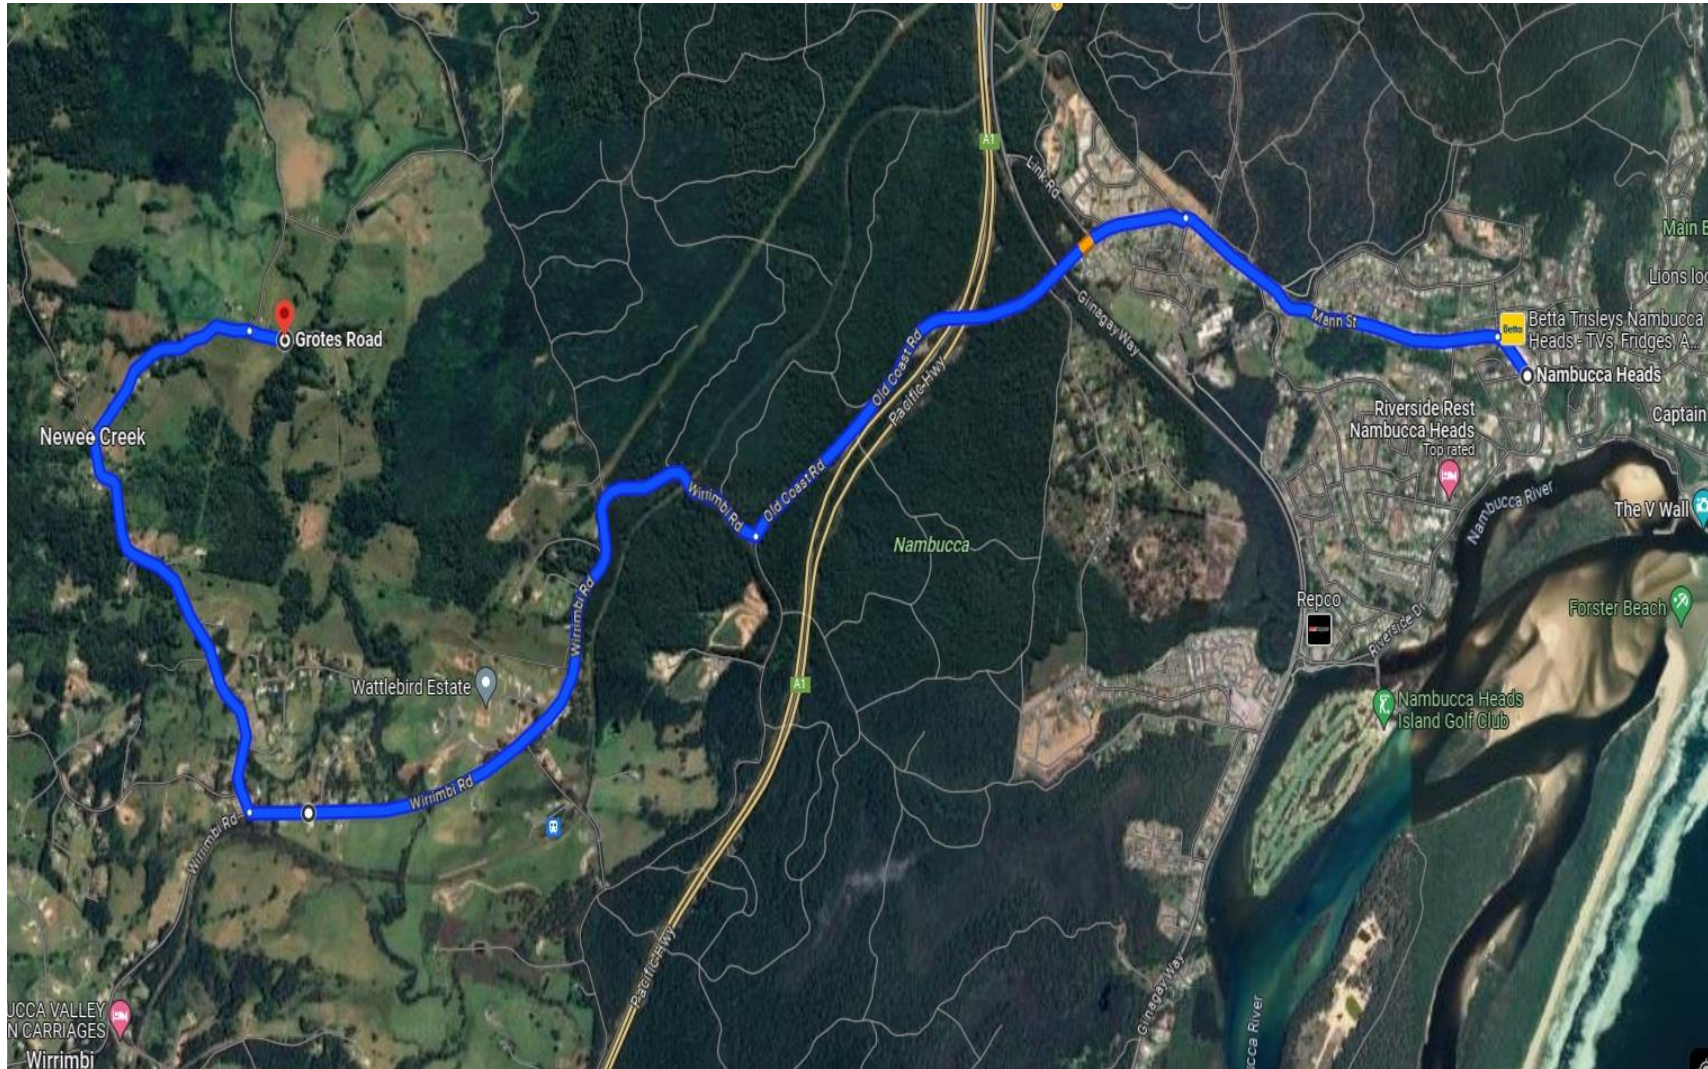

2023 3DAAA National Championships

November
11th & 12th

Driving directions to the shoot ranges

From Nambucca Heads

Head north-west on Bowra St (210 m)

Continue onto Mann St (1.7 km)

At the roundabout, continue straight onto Old Coast Rd (2.7 km)

Turn right onto Wirrimbi Rd (3.5 km)

Turn right onto Newee Creek Rd (1.8 km)

Turn right onto Soldier Settlers Rd (1.0 km)

Slight right onto Grotes Rd

Follow 3DAAA Signs