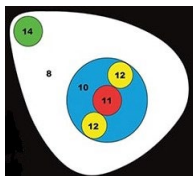

Records Updated after the 2022 National Indoor

	Pro Round	Xs	Standard Round	Xs	<u>TOTAL</u>	<u>TOTAL Xs</u>	<u>YEAR</u>
<u>CUBA- CUB AIDED</u>							
Mitchell Brown	364	10	325	13	689	23	2017
<u>CUBF-CUB FEMALE</u>							
Josie Hatch	378	17	329	12	707	29	2019
<u>CUBU- CUB UNAIDED</u>							
Jamie Hatch	308	2	307	2	615	4	2017

Records are on total score.

Pro Round Target Face
Maximum Score = 380